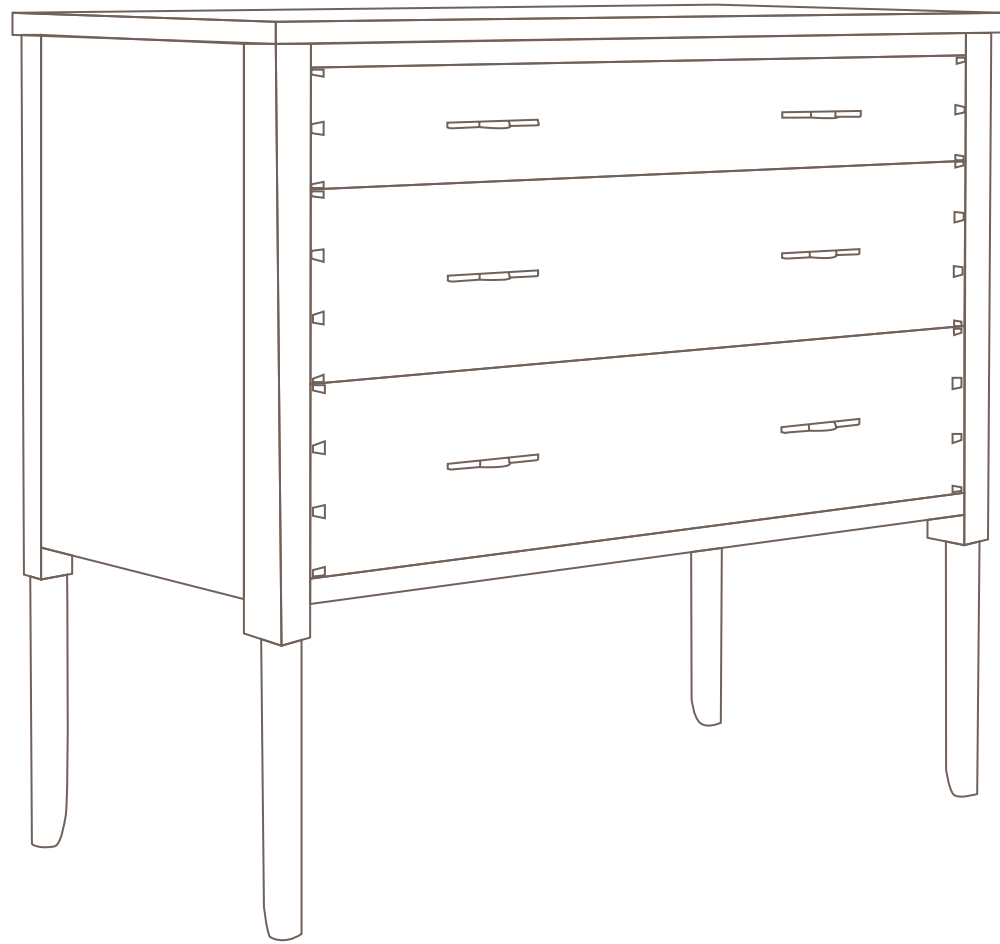

marrow

design

the wind is low

42" wide x 21" deep x 38" tall

*custom sizing available

marrow

design

Portland, OR