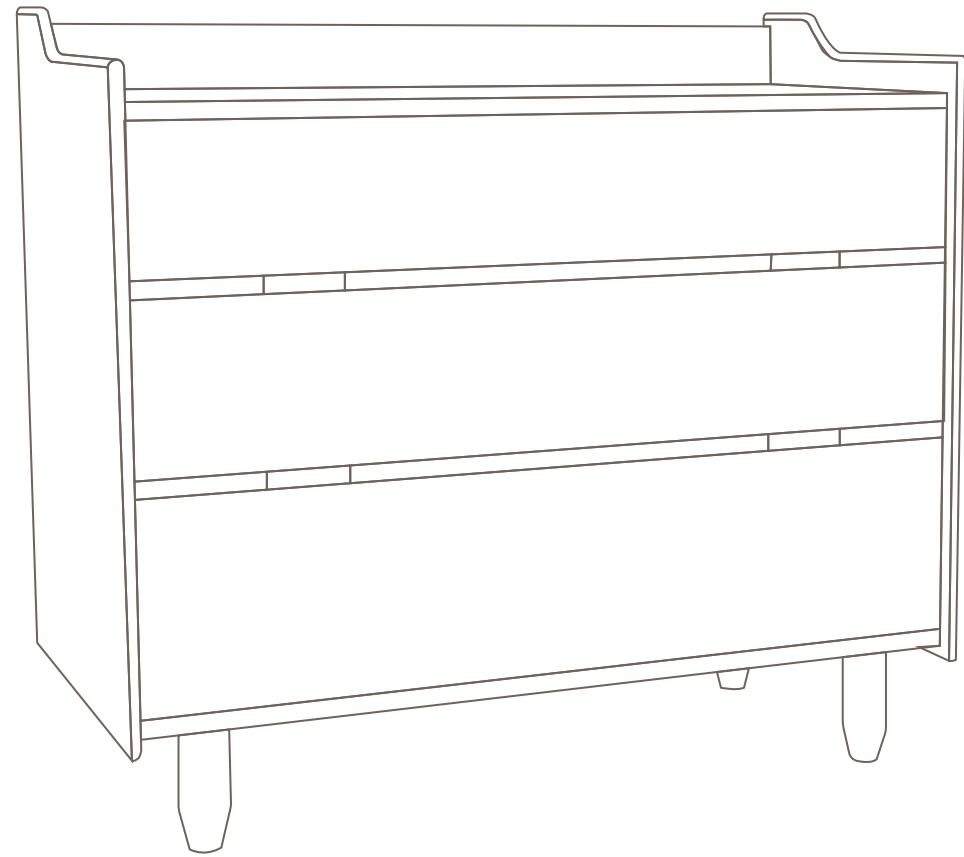

marrow

u|design

sons and daughters
21" deep x 38" tall x 39" wide
*custom sizing available

marrow

u|design

Portland, OR
206 214 6335
marrow.design