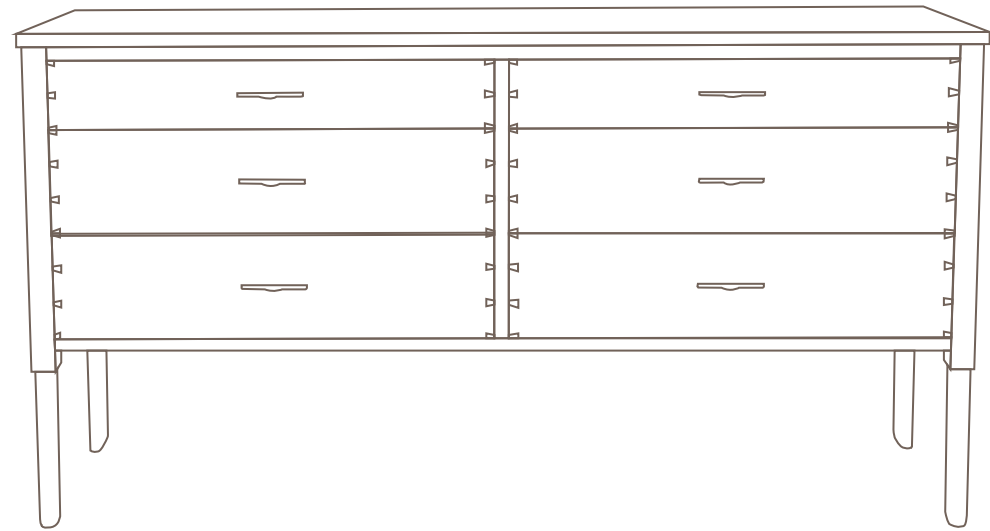

marrow

design

secrets within

38" tall x 21" deep x 72" long

\*custom sizing available

marrow

design

Portland, OR