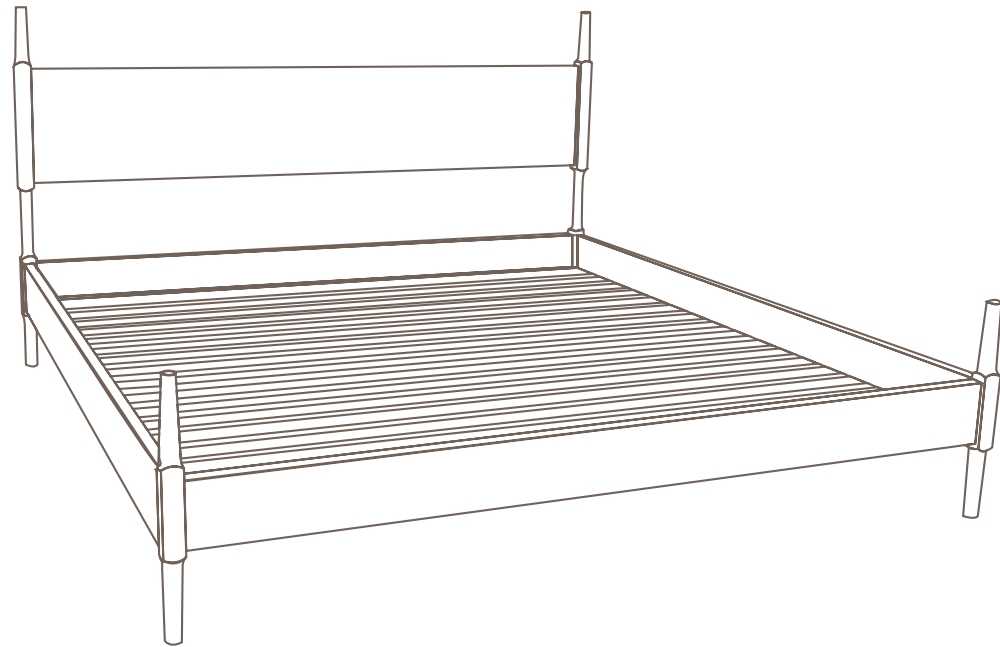

marrow

design

rhythm of the sea

19" wide x 17" deep x 21" tall

*custom sizing available

marrow

design

Portland, OR