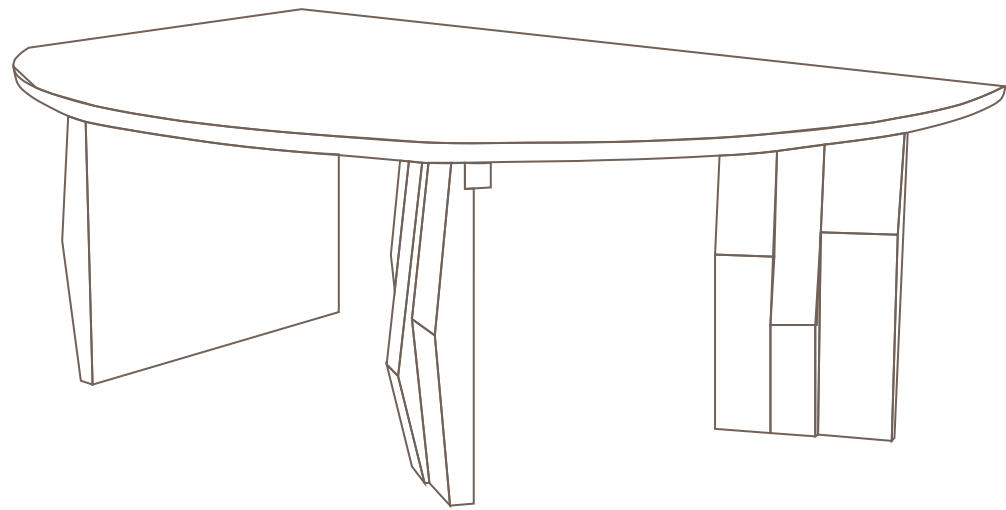

marrow

design

remember me fondly
18" tall x 48" long x 34" wide
*custom sizing available

marrow

design

Portland, OR
206 214 6335
marrow.design