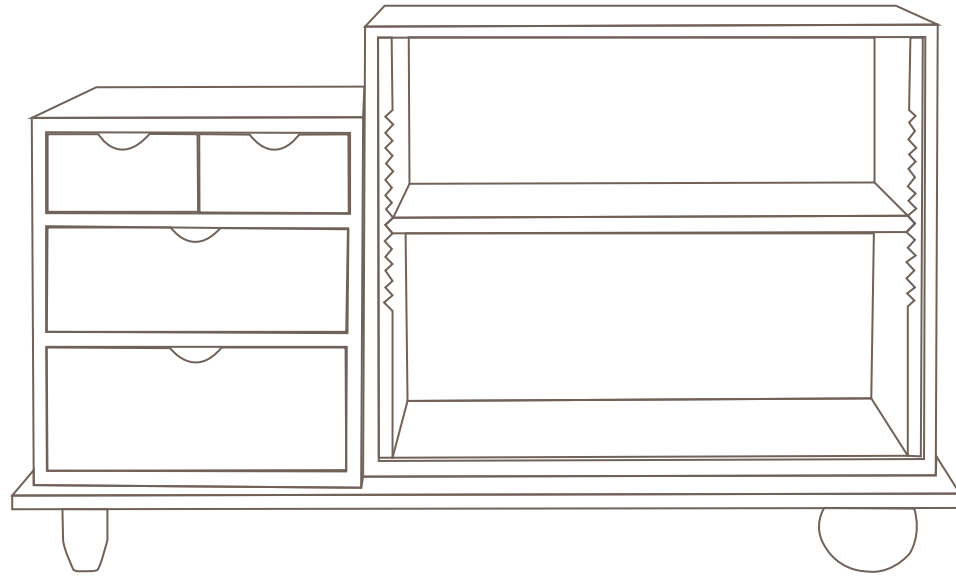

marrow

design

given willfully

19" wide x 17" deep x 21" tall

*custom sizing available

marrow

design

Portland, OR